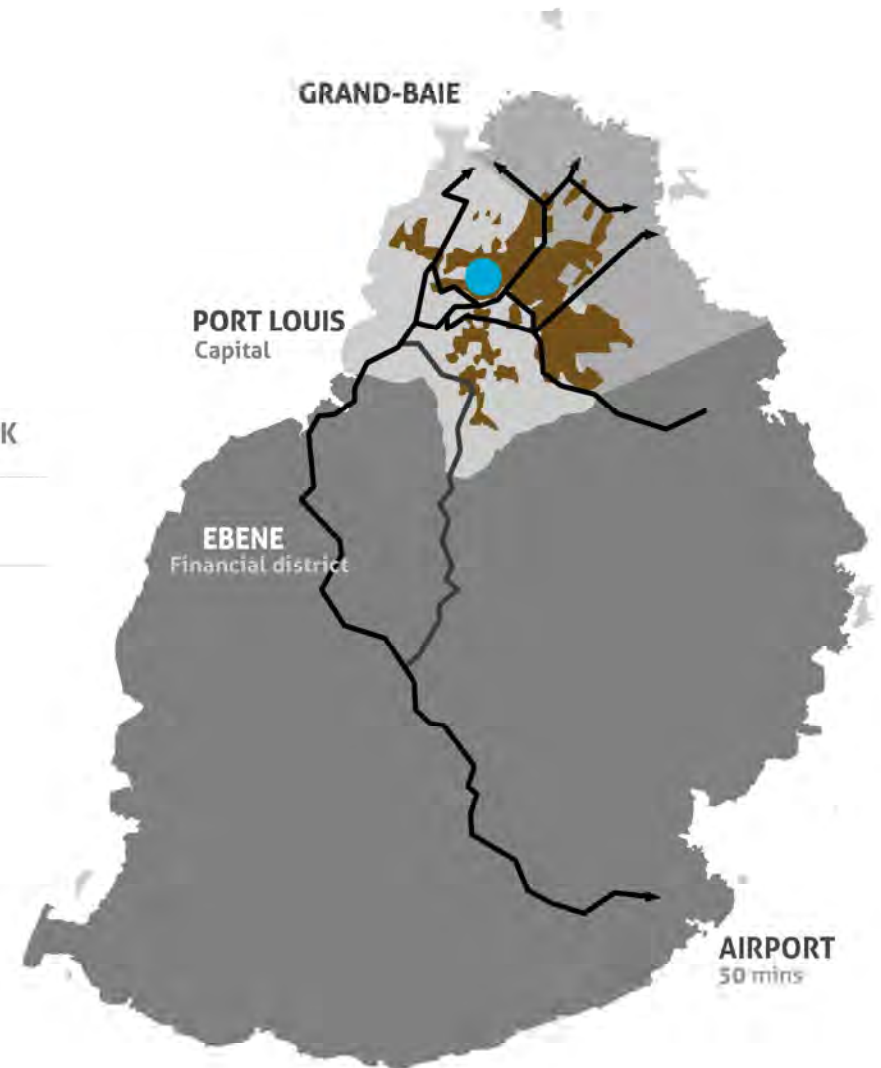

+1,300
EMPLOYEES

6,700
HECTARES OF
FREEHOLD LAND

US$
+541 M
TOTAL ASSETS

- TERRA LAND BANK
- BEAU PLAN